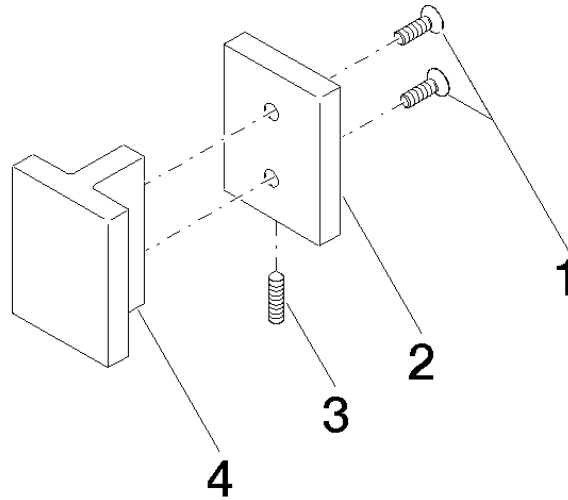

Door handle - Brushed Platinum

11 000 980

	Brushed Platinum	11 000 980-06
	Chrome	11 000 980-00
	Matte Black	11 000 980-33

Required miscellaneous

Attachment set for towel bar/tumbler mounting on one side 12 350 970 90
-
•for installation on glass tiles

Required miscellaneous

Attachment set for towel bar/tumbler mounting on two sides - 12 351 970 90

Door handle - Brushed Platinum

11 000 980

mm [inches]

Door handle - Brushed Platinum

11 000 980

Spare parts list

No.	Item Number	Name	Quantity used	Delivery time
1	09 30 30 170 90	screw	2	2
2	08 17 98 557-06	cover	1	10
3	04 31 11 113 00 90	pin	1	2
4	08 17 98 558-06	handle	1	10